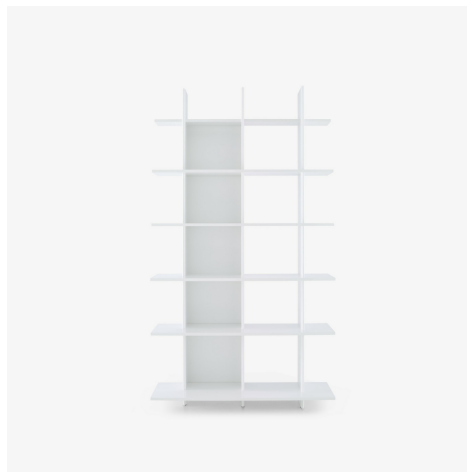

ALLITERATION

Designer

Marie C Dorner

Technical characteristics

THE CONCEPT : a repetition of uprights and shelves, decreasing in depth towards the right or left and also upwards, the volume of this shelving unit appears to reduce as if disappearing towards the ceiling. This effect creates a range of unexpected, interesting storage possibilities. The customer will decide whether to position the deepest upright on the right or left of their shelving unit at the time of installation. Back panels and side panels are ordered using separate references, but it is recommended that these be specified in the same colour; however the shelves may be either contrasting or even specified in an assortment of colours.

More information on

www.cinna.fr

© Ligne Roset 2023

PRODUCTS

SINGLE SHELVING UNIT WHITE LACQUER

DIMENSIONS

Height 2,160 mm

Width 1,200 mm

Depth 370 mm