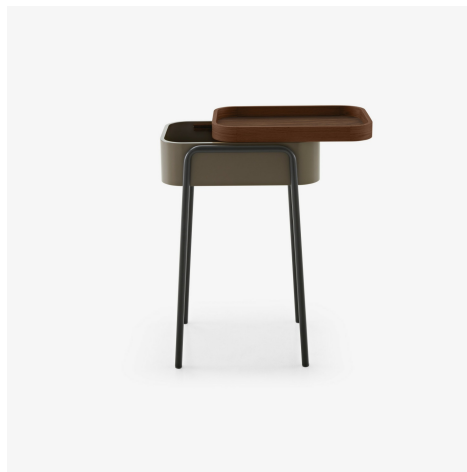

COULISS

Designer

Philippine Lemaire

Technical characteristics

Chest in elephant lacquered wood (exotic Ayous); sliding upper top in natural varnished stained solid European walnut; base in black lacquered steel.

More information on

www.cinna.fr

© Ligne Roset 2023

PRODUCTS

BEDSIDE TABLE OCCASIONAL TABLE

DIMENSIONS

Height 700 mm

Width 450 mm

Depth 300 mm

Weight 8.5 kg