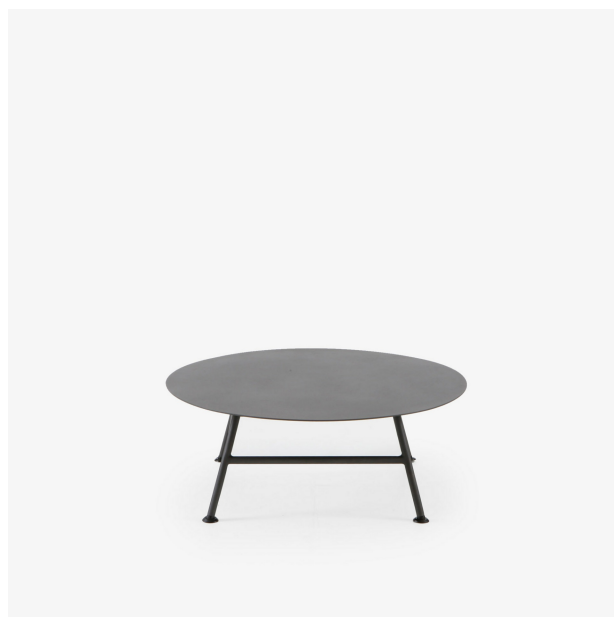

# GARDEN PACK

Designer

LucidiPevere

#### Dimensions

Height 300 mm

Diameter 800 mm

Weight 12 kg