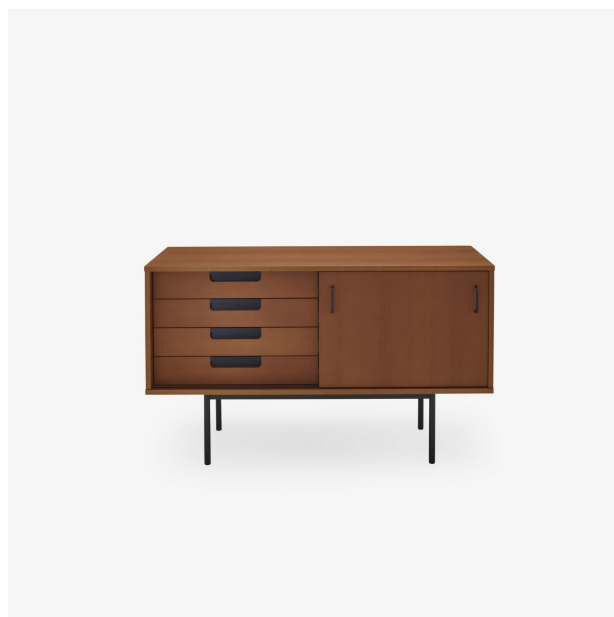

# 148

## Designer

Pierre Guariche

## Technical characteristics

In 1953, the founders of Meubles TV, manufacturers ahead of their time, who encouraged the design and production of mass equipment, contacted Pierre Guariche, who designed the 140 series for them. The sideboard, named 148 in their catalogue, will be their iconic model. Made of a stained ash veneered wooden crate and a black lacquered metal base, this small sideboard is equipped with a row of 4 drawers on its left and a single sliding door on its right. The sideboard comprises four drawers and a sliding door. The 148 sideboard is made of stained ash veneered MDF, the drawer front is in stained solid ash. The handles and the base are in black lacquered metal.

#### Dimensions

Height 800 mm  
Width 1,350 mm  
Depth 450 mm  
Weight 73 kg