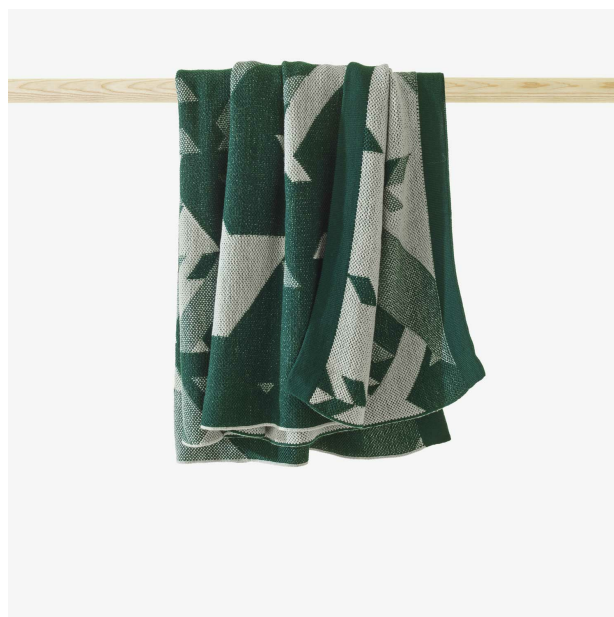

PLAID GREEN CILOS

Designer

R. & E. Bouroullec

Dimensions

Width 1,500 mm | Length 1,700 mm | Weight 1.57 kg

Technical characteristics

More information on
www.cinna.fr

CinnaTM