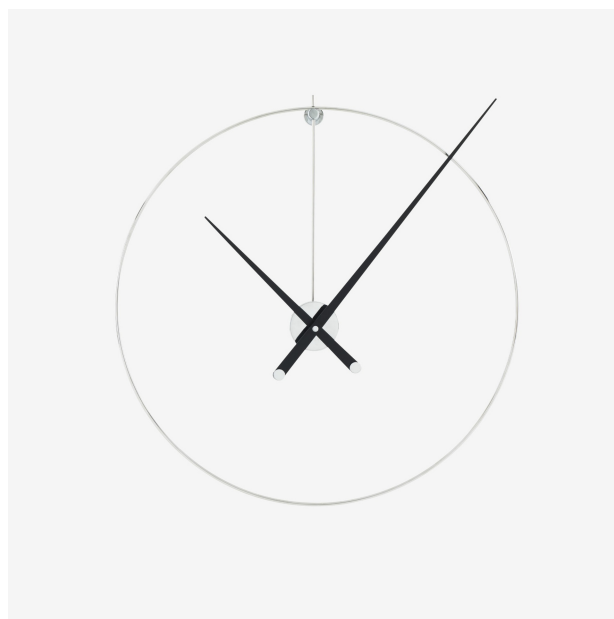

CLOCK CHROME PIK

Designer

José Maria Reina

Description

Wall clock with chromed face and hands in black-lacquered walnut. The overall diameter of the clock is 88 cm. Supplied with 1 x 1.5 V AA battery.

Technical characteristics

The PIK clock demonstrates that immoderation and lightness, along with elegance and functionality, can blend together perfectly. - Wall clock with chromed face and hands in black-lacquered walnut. The overall diameter of the clock is 85 cm. Supplied with 1 x 1.5 V AA battery. - Wall clock made from clear varnished polished brass with walnut handles. Overall dimensions of clock are 88 cm. Supplied with 1 x AA 1.5V battery.

Dimensions

Depth 130 mm | Diameter 700 mm | Weight 2.87 kg