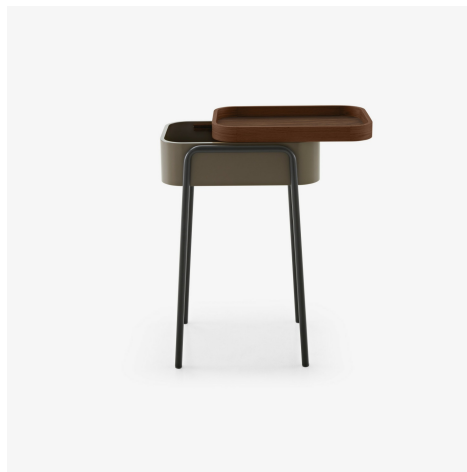

BEDSIDE TABLE OCCASIONAL TABLE COULISS

Designer

Philippine Lemaire

Technical characteristics

Chest in elephant lacquered wood (exotic Ayous); sliding upper top in natural varnished stained solid European walnut; base in black lacquered steel.

More information on

www.cinna.fr

© Ligne Roset 2024

DIMENSIONS

Height 700 mm | Width 450 mm | Depth 300 mm |

Weight 8.5

kg