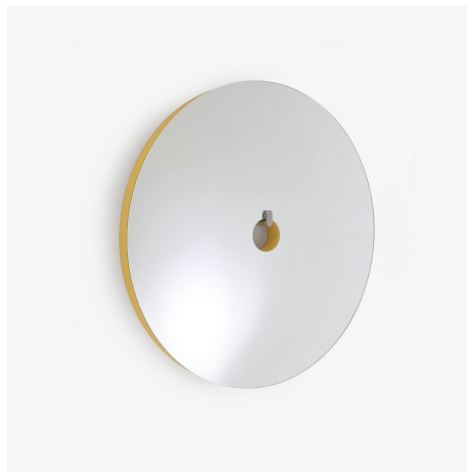

MIRROR LARGE URA

Designer

Pierre Charpin

Description

Wall mirror in multi-ply with edge finished in jaune d'or lacquer. Brushed stainless steel hook.

Technical characteristics

Small version : Wall mirror in multi-ply with edge finished in rouge noir lacquer. Brushed stainless steel hook. Large

version : Wall mirror in multi-ply with edge finished in jaune d'or lacquer. Brushed stainless steel hook.

More information on

www.cinna.fr

© Ligne Roset 2024

DIMENSIONS

Thickness 50 mm | Diameter 750 mm | Weight 10 kg