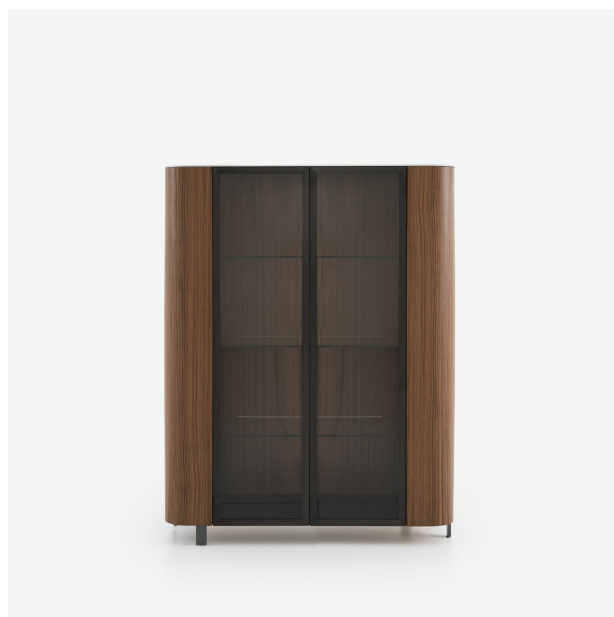

DISPLAY CABINET POSTMODERNE

Designer

Eric Jourdan

Dimensions

Height 1,500 mm | Width 1,100 mm | Depth 470 mm

Technical characteristics

More information on
www.cinna.fr

CinnaTM