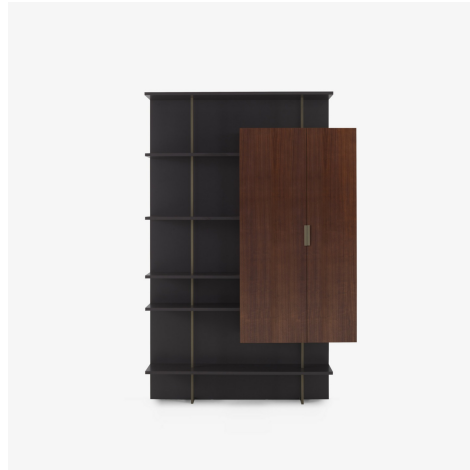

SHELVING UNIT EVERYWHERE

Designer

Christian Werner

Technical characteristics

Range of furniture to equip all rooms in the home, offering pieces for the living room or dining room, wardrobes for the bedroom or hallway, or even TV/hi fi units. - Choice of finishes for chests : satin lacquer (choice of 15 colours). - Choice of finishes for tops : satin lacquer (choice of 15 colours), ceramic stoneware (white marble-effect, metallic anthracite or Emperador) or wood (dark walnut). The C1, C40, C64 and C65 chests are not available ceramic stoneware tops.

More information on

www.cinna.fr

© Ligne Roset 2024

DIMENSIONS