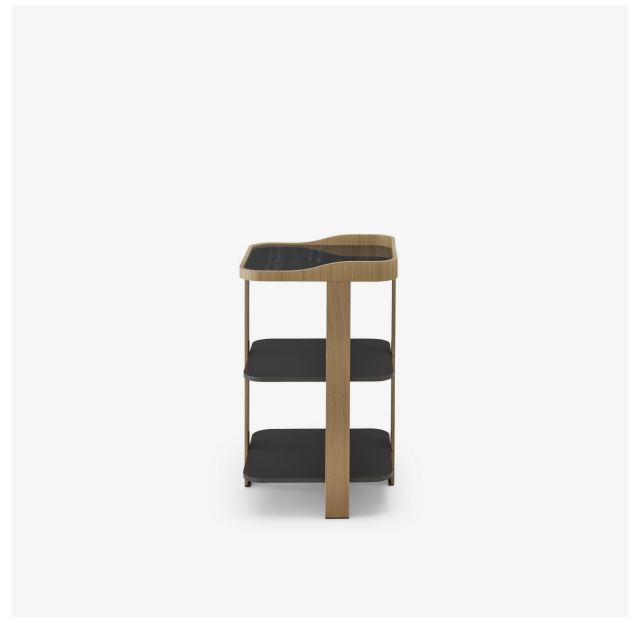

BEDSIDE TABLE POSTMODERNE

Designer

Eric Jourdan

Dimensions

Height 650 mm | Width 400 mm | Depth 400 mm

Technical characteristics

More information on
www.cinna.fr

CinnaTM