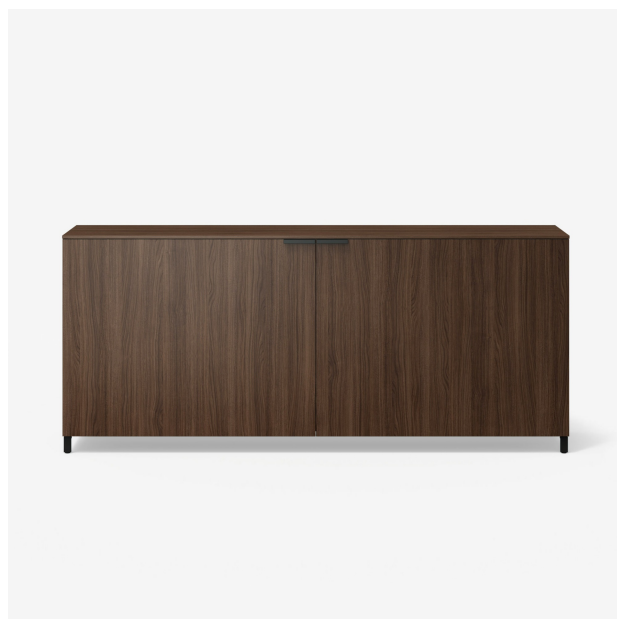

SIDEBOARD COPLANAR DOORS DARK WALNUT C 2H EVERYWHERE

Designer

Christian Werner

Dimensions

Height 848 mm | Width 1,963 mm | Depth 440 mm

Technical characteristics

More information on
www.cinna.fr

CinnaTM