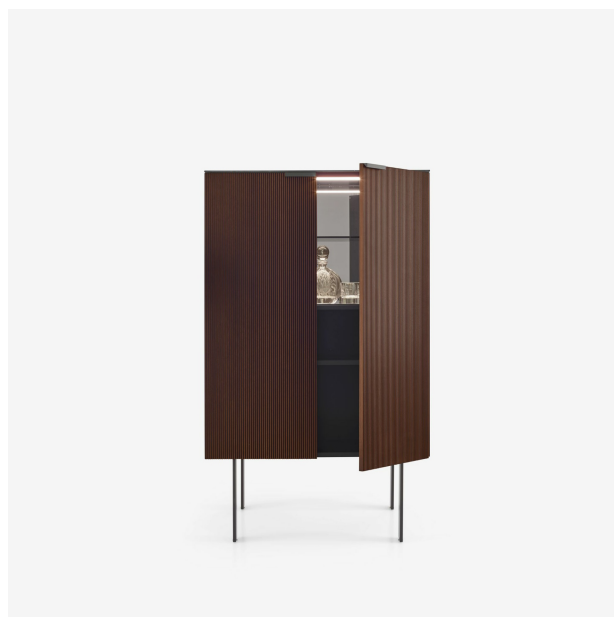

BAR UNIT SELVANS

Designer

Christian Werner

Dimensions

Height 1,528 mm | Width 900 mm | Depth 450 mm

Technical characteristics

More information on
www.cinna.fr

CinnaTM