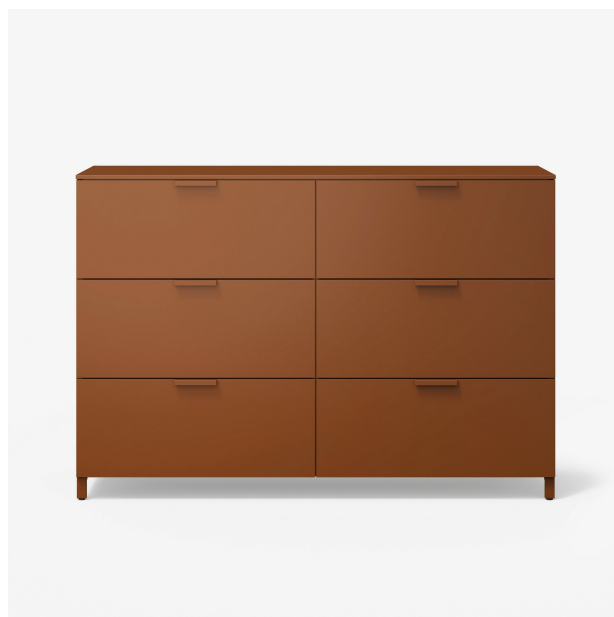

SIDEBOARD UNIT 6 DRAWERS C 23 EVERYWHERE

Designer

Christian Werner

Dimensions

Height 942 mm | Width 1,384 mm | Depth 440 mm

Technical characteristics

More information on
www.cinna.fr

CinnaTM