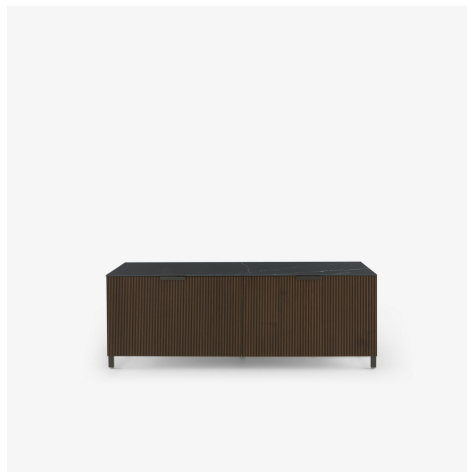

# TV CABINET 1 DRAWER + 1 FLAP DOOR SELVANS

## Technical characteristics

THE CONCEPT From Christian Werner, designer of the EVERYWHERE range of storage, now comes SELVANS, which is characterised by the use of grooved dark-stained walnut veneer on its fronts and sides. The width of the channels is 4 mm both at the top and in the hollow.

The depth of the grooving is around 3.5 mm. CONSTRUCTION & FINISH

Internal chest, handle and base finished in Chocolat lacquer. Fronts and sides in grooved dark walnut. Top in ceramic stoneware.

## DIMENSIONS

Height 490 mm | Width 1,384 mm | Depth 450 mm