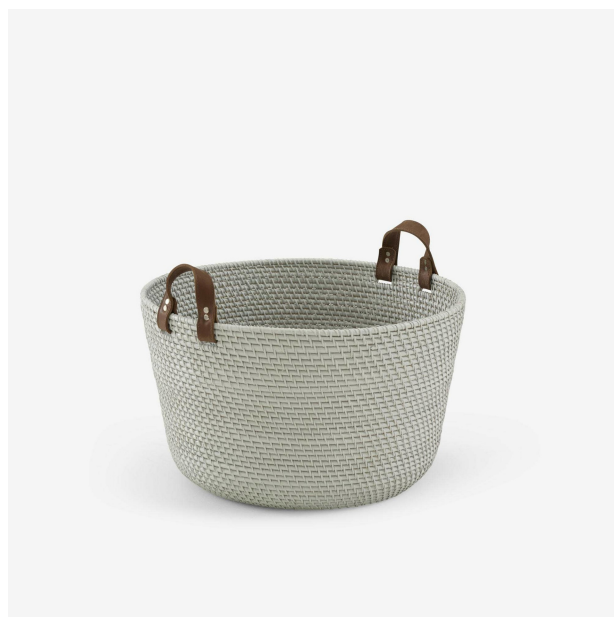

LARGE GREY CHARMOTTE

Designer

Lee West

Dimensions

Height 300 mm | Diameter 500 mm | Weight 3.47 kg

Description

Basket in painted woven rattan. Colour: grey. The two handles are in brown pigmented cowhide with stainless steel rivets.