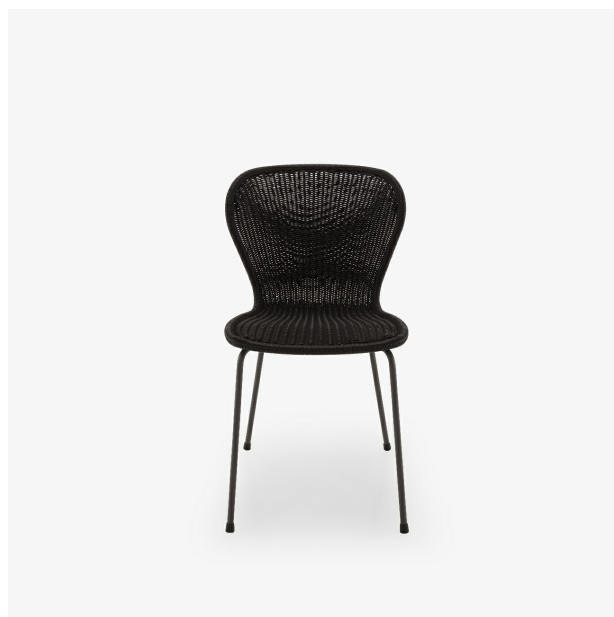

SET OF 2 CHAIRS OONA

Designer

Christian Werner

Dimensions

Height 850 mm | Width 500 mm | Depth 615 mm |
Seat height 495 mm | Seats 2 places | Weight 14 kg

Description

Oona is a black synthetic rattan chair made in Indonesia (ancestral know-how) with an ardoise (slate) lacquered base that makes the chair durable and weather and UV resistant, perfect for outdoor use. This is the Outdoor version of the Libra 2 chair.