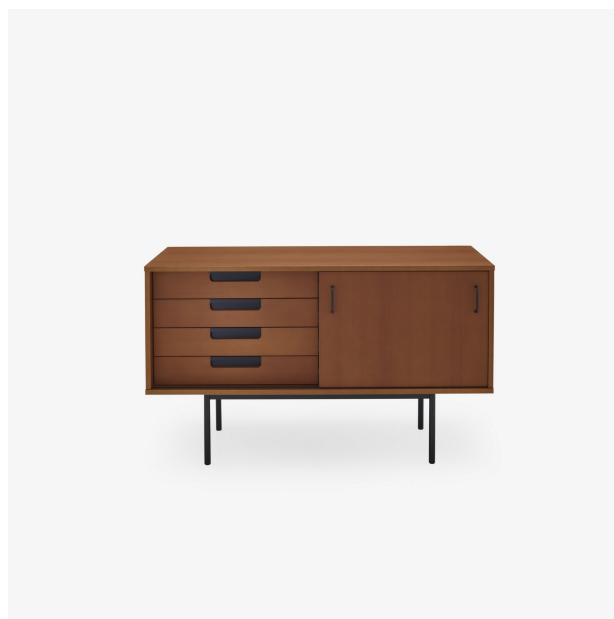

# SIDEBOARD GUARICHE STAINED ASH 148

## Technical characteristics

In 1953, the founders of Meubles TV, manufacturers ahead of their time, who encouraged the design and production of mass equipment, contacted Pierre Guariche, who designed the 140 series for them. The sideboard, named 148 in their catalogue, will be their iconic model.

Made of a stained ash veneered wooden crate and a black lacquered metal base, this small sideboard is equipped with a row of 4 drawers on its left and a single sliding door on its right. The sideboard comprises four drawers and a sliding door. The 148 sideboard is made of stained ash veneered MDF, the drawer front is in stained solid ash. The handles and the base are in black lacquered metal.

## Dimensions

Height 800 mm | Width 1,350 mm | Depth 450 mm |  
Weight 73 kg