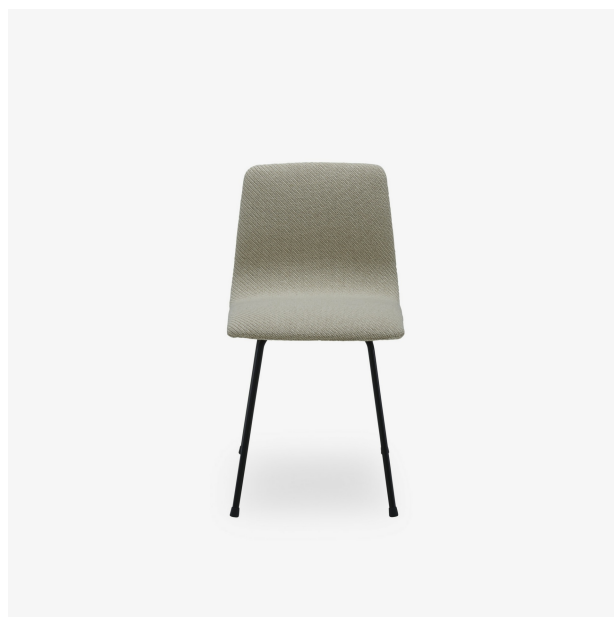

CHAIR UPHOLSTERED BACK PAPYRUS

Designer

Pierre Guariche

Dimensions

Height 785 mm | Width 435 mm | Depth 470 mm |
Seat height 470 mm | Seats 1 place | Weight 5.5 kg

Technical characteristics