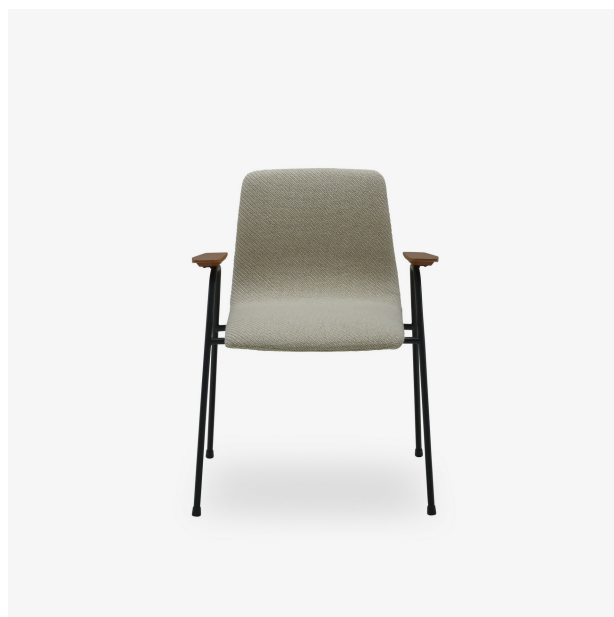

CARVER CHAIR UPHOLSTERED BACK PAPYRUS

Designer

Pierre Guariche

Dimensions

Height 785 mm | Width 625 mm | Depth 470 mm |
Seat height 470 mm | Seats 1 place | Weight 6.82 kg

Technical characteristics