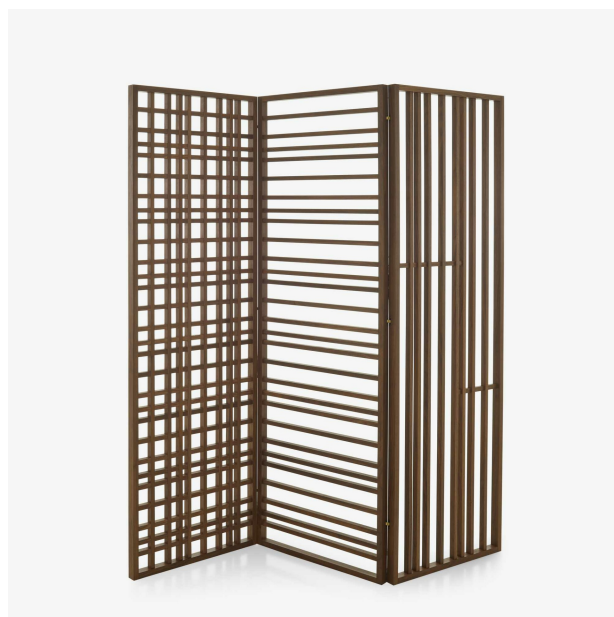

SCREEN AMERICAN WALNUT PARAVENT

Designer

Marie C Dorner

Dimensions

Height 1,560 mm | Width 1,530 mm | Thickness 30 mm |
Weight 18 kg

Description

3 panel screen, a beautiful piece of craftsmanship in solid walnut. To provide more or less privacy, the design of each panel is different, but when closed the design of the two panels created becomes identical...magic. Screen in solid American walnut.